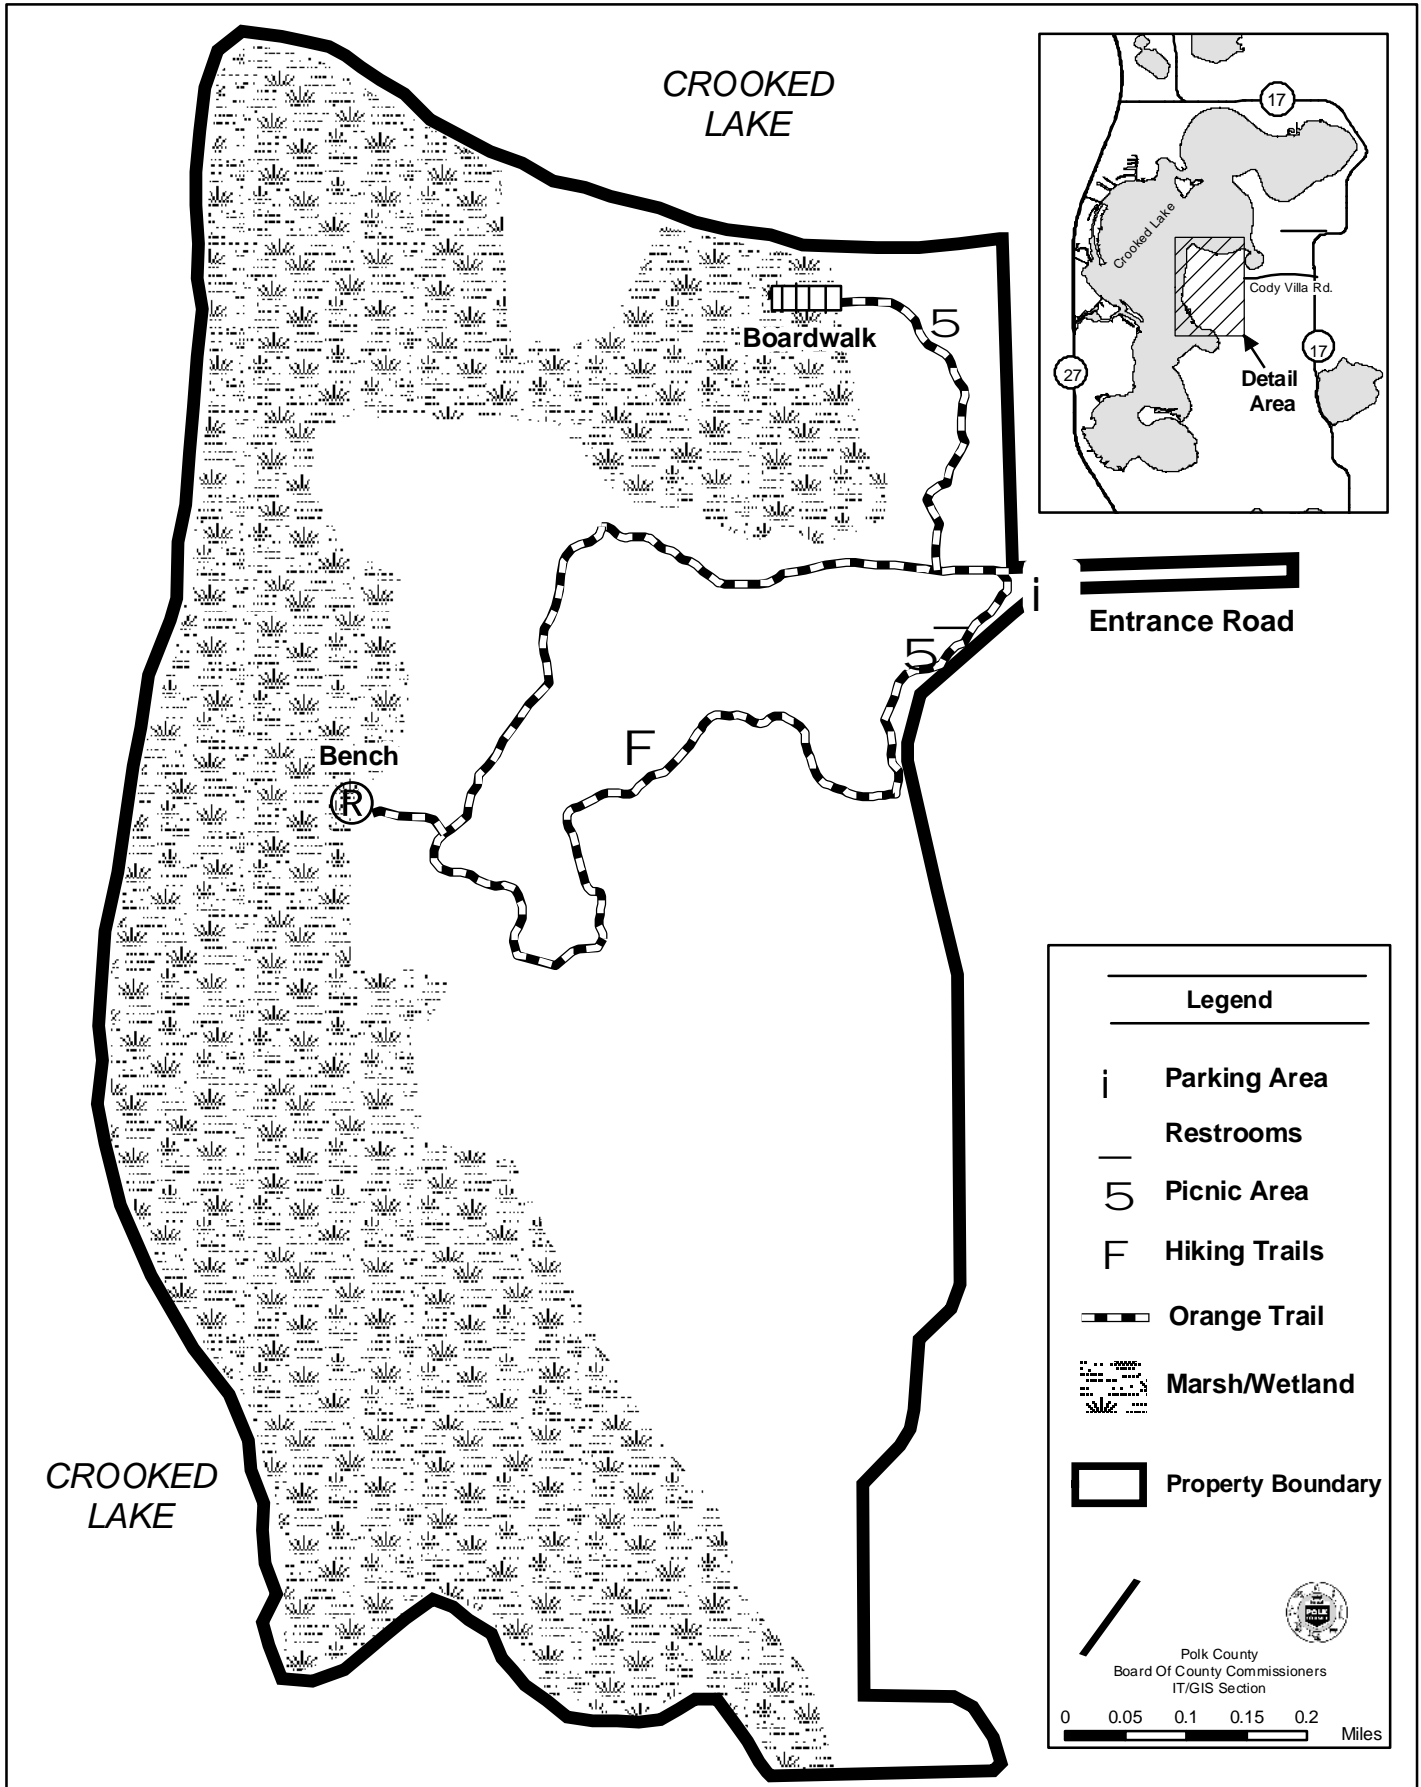

CROOKED LAKE PRAIRIE TRAILS

Entrance Road

Legend

-  Parking Area
-  Restrooms
-  Picnic Area
-  Hiking Trails
-  Orange Trail
-  Marsh/Wetland
-  Property Boundary

Polk County
Board Of County Commissioners
IT/GIS Section

0 0.05 0.1 0.15 0.2 Miles

PLEASE NOTE: During periods of high rainfall, portions of the trail are under water.