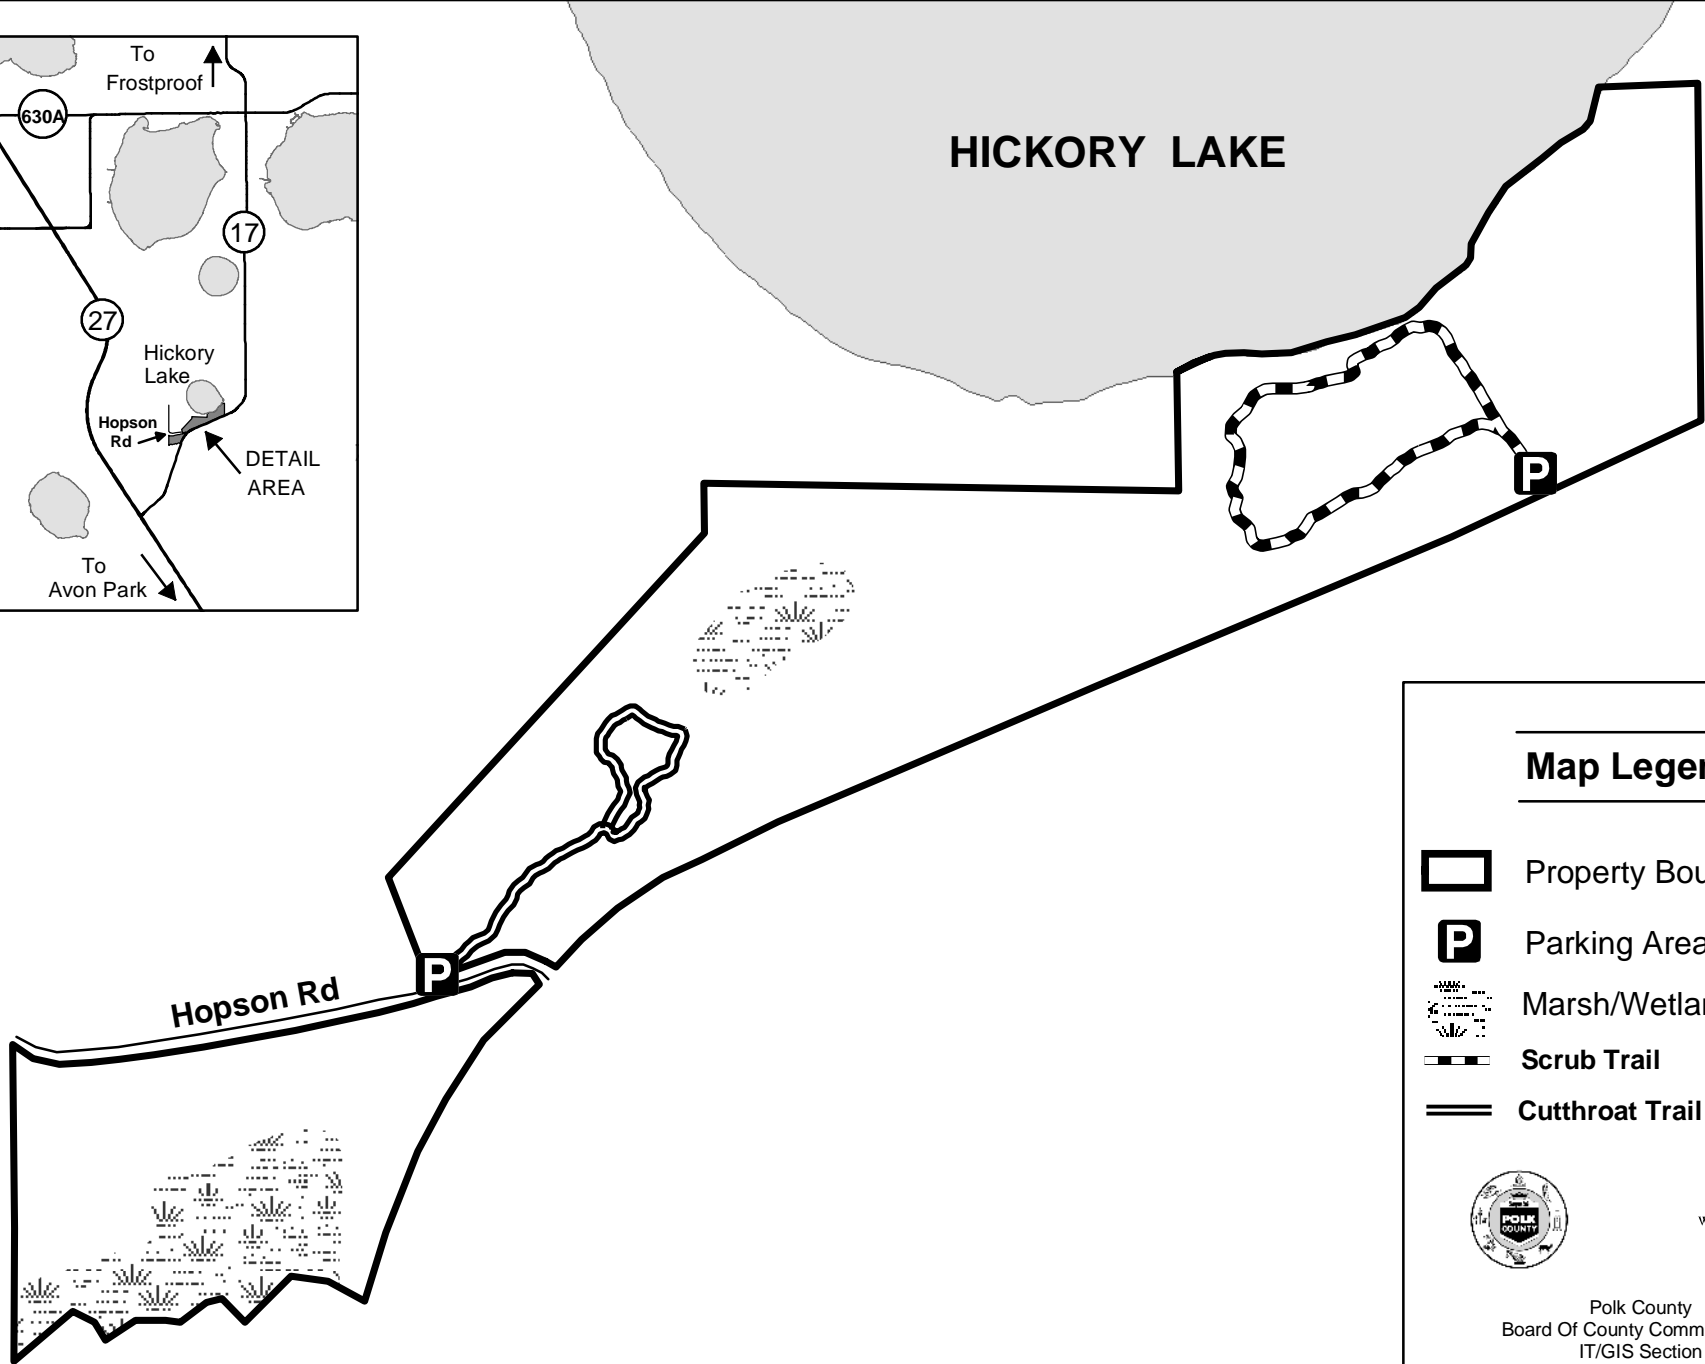

# HICKORY LAKE SCRUB TRAIL MAP

## Map Legend

- Property Boundary
- Parking Area
- Marsh/Wetland
- Scrub Trail 0.4 mi.
- Cutthroat Trail 0.25 mi.

Polk County  
Board Of County Commissioners  
IT/GIS Section