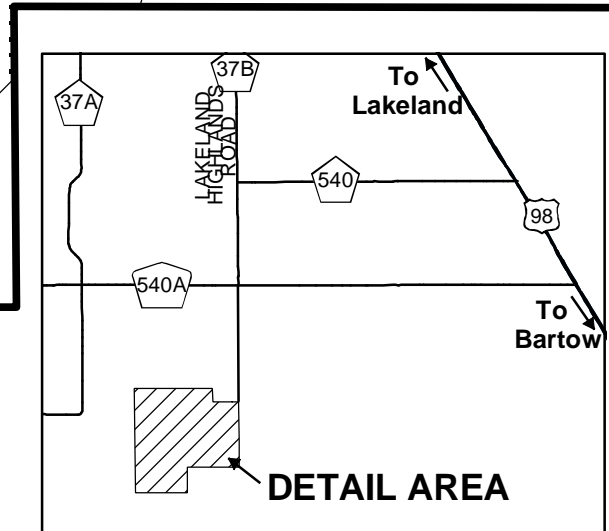

LAKELAND HIGHLANDS SCRUB TRAIL MAP

Map Legend

Parking Area

Restrooms

Picnic Area

Scrub Area

Marsh/Wetland

Former Railroad Bed

Shady Oak Trail 0.6 mi.

(Hiking)

Scrub/Flatwoods Trail 2.2 mi.

(Multi-Use)

Note: No Trailer Parking is Available and a Special Use Permit is Required for Equestrian Use.

Property Boundary

Polk County
Board Of County Commissioners
IT/GIS Section

PLEASE NOTE: During periods of high rainfall, portions of the Scrub Trail are under water.